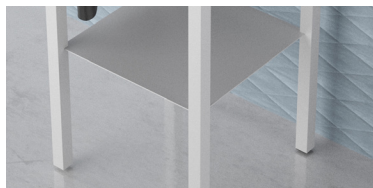

CARATTERISTICHE
SPECIFICATIONS

PIEDINI E MENSOLA - Piedini regolabili, mensola e ripiano portasalviette integrate.

FEET AND SHELF - Adjustable feet and integrated towel holders and shelf.