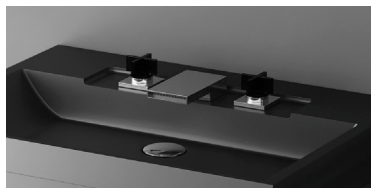

WASHBASIN - VetroFreddo® - Waschtisch. Gewindebohrungen nur auf Anfrage erhältlich.

WASHBASIN - VetroFreddo® washbasin. Tap holes available only on demand.